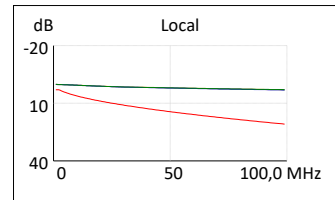

Wiremap: Pass

	Value	Limit	Margin
Length (m):	16,1	90,0	73,9
Cable NVP:	68,0	-	-
Propagation Delay (ns):	81,0	498,0	417,0
Delay Skew (ns):	2,0	44,0	42,0
DC Loop Resistance (Ohms):	5,92	21,00	15,08

Wiremap: T568B

Insertion Loss: Pass

	Worst Margin:	Worst Value:
Local:	Local:	
Pair:	12	36
Value (dB):	0,3	3,1
Limit (dB):	3,0	20,8
Margin (dB):	2,7	17,7
Frequency (MHz):	1,60	98,50

Return Loss: Pass

	Worst Margin:	Worst Value:
Local:	Remote:	Local: Remote:
Pair:	45 12	12 12
Value (dB):	23,6 23,1	21,9 22,5
Limit (dB):	12,1 12,1	12,5 12,5
Margin (dB):	11,5 11,0	9,4 10,0
Frequency (MHz):	97,25 97,00	89,25 90,00