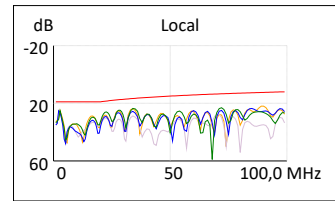

Wiremap: Pass

	Value	Limit	Margin
Length (m):	16,1	90,0	73,9
Cable NVP:	68,0	-	-
Propagation Delay (ns):	81,0	498,0	417,0
Delay Skew (ns):	2,0	44,0	42,0
DC Loop Resistance (Ohms):	5,92	21,00	15,08

Wiremap: T568B

Insertion Loss: Pass

	Worst Margin:	Worst Value:
Local:	Local:	
Pair:	12	36
Value (dB):	0,3	3,1
Limit (dB):	3,0	20,8
Margin (dB):	2,7	17,7
Frequency (MHz):	1,60	98,50

Return Loss: Pass

	Worst Margin:	Worst Value:
Local:	Remote:	Local: Remote:
Pair:	45 12	12 12
Value (dB):	23,6 23,1	21,9 22,5
Limit (dB):	12,1 12,1	12,5 12,5
Margin (dB):	11,5 11,0	9,4 10,0
Frequency (MHz):	97,25 97,00	89,25 90,00