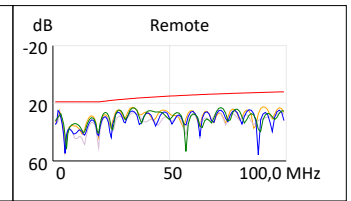

Wiremap: Pass

	Value	Limit	Margin
Length (m):	16,1	90,0	73,9
Cable NVP:	68,0	-	-
Propagation Delay (ns):	81,0	498,0	417,0
Delay Skew (ns):	2,0	44,0	42,0
DC Loop Resistance (Ohms):	5,92	21,00	15,08

Wiremap: T568B

Insertion Loss: Pass

	Worst Margin:	Worst Value:
Local:	Local:	
Pair:	12	36
Value (dB):	0,3	3,1
Limit (dB):	3,0	20,8
Margin (dB):	2,7	17,7
Frequency (MHz):	1,60	98,50

Return Loss: Pass

	Worst Margin:	Worst Value:
Local:	Remote:	Local: Remote:
Pair:	45 12	12 12
Value (dB):	23,6 23,1	21,9 22,5
Limit (dB):	12,1 12,1	12,5 12,5
Margin (dB):	11,5 11,0	9,4 10,0
Frequency (MHz):	97,25 97,00	89,25 90,00