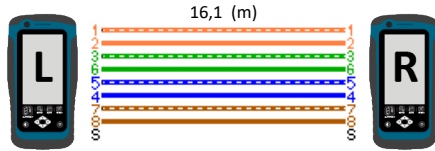

Copper Certification Report

Pass

Cable Label: NG LAN CCAG

Date & Time: 30-10-2024 11:08:15 PM Site: new
Limit Type: TIA - Cat 5e Permanent Link Building:
Cable Name: CAT 5e UTP Floor:
Cable Manufacturer: Generic UTP Room:
Connector Name: UTP Mod Jack 5E Rack:
Connector Manufacturer: Generic Unshielded Panel:

Device Name: Wx-500 Operator Name: Softing
Local Device S/No.: tw20305763 Remote Device S/No.: tw20305764
Local Adapter Type: Cat 6A Link Remote Adapter Type: Cat 6A Link
Local Adapter S/No.: pa0210-5763 Remote Adapter S/No.: pa0210-5764
Local Calibration Date: 15-04-2024 Remote Calibration Date: 15-04-2024
Device Firmware Version: 9.0 Reporting Software Version: Build_#1526_9.0_2021-05-11_16-15-05

Wiremap: Pass

	Value	Limit	Margin
Length (m):	16,1	90,0	73,9
Cable NVP:	68,0	-	-
Propagation Delay (ns):	81,0	498,0	417,0
Delay Skew (ns):	2,0	44,0	42,0
DC Loop Resistance (Ohms):	5,92	21,00	15,08

Wiremap: T568B

Insertion Loss: Pass

	Worst Margin:	Worst Value:
Local:	Local:	
Pair:	12	36
Value (dB):	0,3	3,1
Limit (dB):	3,0	20,8
Margin (dB):	2,7	17,7
Frequency (MHz):	1,60	98,50