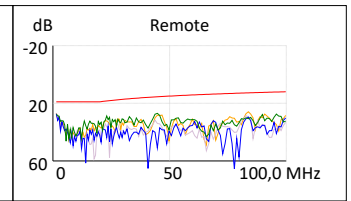

Wiremap:Pass

	Value	Limit	Margin
Length (m):	87,7	90,0	2,3
Cable NVP:	68,0	-	-
Propagation Delay (ns):	442,0	498,0	56,0
Delay Skew (ns):	12,0	44,0	32,0
DC Loop Resistance (Ohms):	17,91	21,00	3,09

Wiremap: T568B

Insertion Loss:Pass

	Worst Margin:	Worst Value:
Local:	Local:	
Pair:	45	45
Value (dB):	2,0	16,7
Limit (dB):	3,0	20,9
Margin (dB):	1,0	4,2
Frequency (MHz):	2,35	99,50

Return Loss:Pass

	Worst Margin:	Worst Value:
Local:	Remote:	Local: Remote:
Pair:	78 78	36 36
Value (dB):	26,9 28,8	25,2 25,0
Limit (dB):	18,2 18,4	19,0 19,0
Margin (dB):	8,7 10,4	6,2 6,0
Frequency (MHz):	24,25 23,05	1,60 1,90