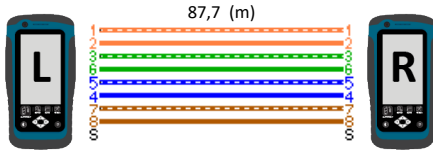

Copper Certification Report

Pass

Cable Label:NG

Date & Time: 30-10-2024 10:10:22 PM Site: new
Limit Type: TIA - Cat 5e Permanent Link Building:
Cable Name: CAT 5e UTP Floor:
Cable Manufacturer: Generic UTP Room:
Connector Name: UTP Mod Jack 5E Rack:
Connector Manufacturer: Generic Unshielded Panel:

Device Name: Wx-500 Operator Name: Softing
Local Device S/No.: tw20305763 Remote Device S/No.: tw20305764
Local Adapter Type: Cat 6A Link Remote Adapter Type: Cat 6A Link
Local Adapter S/No.: pa0210-5763 Remote Adapter S/No.: pa0210-5764
Local Calibration Date: 15-04-2024 Remote Calibration Date: 15-04-2024
Device Firmware Version: 9.0 Reporting Software Version: Build_#1526_9.0_2021-05-11_16-15-05

Wiremap:Pass

	Value	Limit	Margin
Length (m):	87,7	90,0	2,3
Cable NVP:	68,0	-	-
Propagation Delay (ns):	442,0	498,0	56,0
Delay Skew (ns):	12,0	44,0	32,0
DC Loop Resistance (Ohms):	17,91	21,00	3,09

Wiremap: T568B

Insertion Loss:Pass

	Worst Margin:	Worst Value:
Local:	Local:	
Pair:	45	45
Value (dB):	2,0	16,7
Limit (dB):	3,0	20,9
Margin (dB):	1,0	4,2
Frequency (MHz):	2,35	99,50