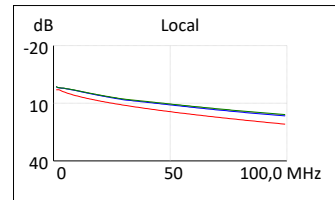

Wiremap:Pass

	Value	Limit	Margin
Length (m):	87,7	90,0	2,3
Cable NVP:	68,0	-	-
Propagation Delay (ns):	442,0	498,0	56,0
Delay Skew (ns):	12,0	44,0	32,0
DC Loop Resistance (Ohms):	17,91	21,00	3,09

Wiremap: T568B

Insertion Loss:Pass

	Worst Margin:	Worst Value:
Local:	Local:	
Pair:	45	45
Value (dB):	2,0	16,7
Limit (dB):	3,0	20,9
Margin (dB):	1,0	4,2
Frequency (MHz):	2,35	99,50

Return Loss:Pass

	Worst Margin:	Worst Value:
Local:	Remote:	Local: Remote:
Pair:	78 78	36 36
Value (dB):	26,9 28,8	25,2 25,0
Limit (dB):	18,2 18,4	19,0 19,0
Margin (dB):	8,7 10,4	6,2 6,0
Frequency (MHz):	24,25 23,05	1,60 1,90