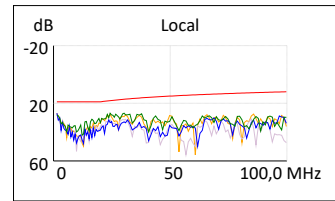

Wiremap:Pass

	Value	Limit	Margin
Length (m):	87,7	90,0	2,3
Cable NVP:	68,0	-	-
Propagation Delay (ns):	442,0	498,0	56,0
Delay Skew (ns):	12,0	44,0	32,0
DC Loop Resistance (Ohms):	17,91	21,00	3,09

Wiremap: T568B

Insertion Loss:Pass

	Worst Margin:	Worst Value:
Local:	Local:	
Pair:	45	45
Value (dB):	2,0	16,7
Limit (dB):	3,0	20,9
Margin (dB):	1,0	4,2
Frequency (MHz):	2,35	99,50

Return Loss:Pass

	Worst Margin:	Worst Value:
Local:	Remote:	Local: Remote:
Pair:	78 78	36 36
Value (dB):	26,9 28,8	25,2 25,0
Limit (dB):	18,2 18,4	19,0 19,0
Margin (dB):	8,7 10,4	6,2 6,0
Frequency (MHz):	24,25 23,05	1,60 1,90